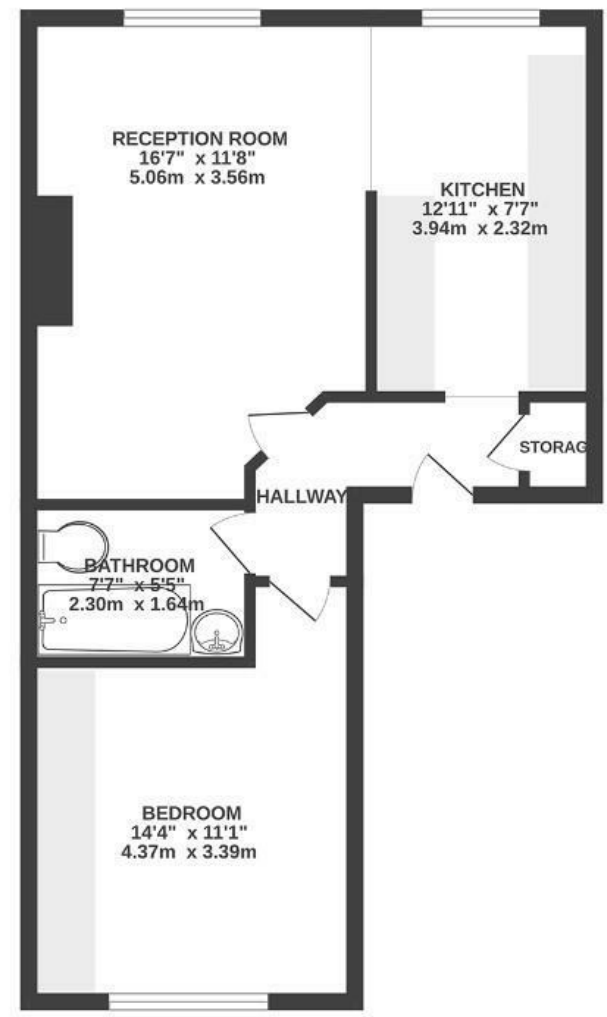

Arlington Villas

CLIFTON

APPROXIMATE FLOOR AREA
47 SQM / 501 SQFT

SECOND FLOOR

Boardwalk

Arlington Villas

, BRISTOL

£

£325,000

BS8 2EG

zzz

1 Bedrooms

1 Bathrooms

"Our favourite thing about the flat is the sense of light and space throughout. Having breakfast in the morning sunshine with the great view you get so high up is very special indeed."